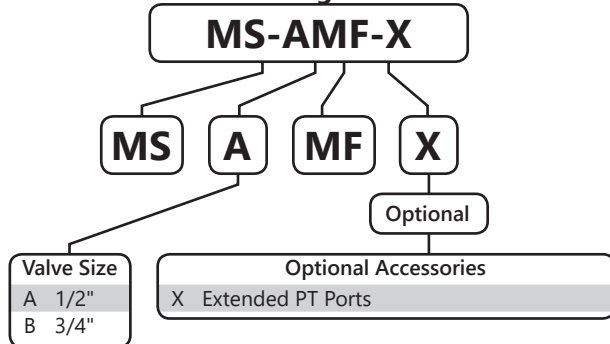

Smart Part Number Ordering Guide

Material Specifications

Part	Material
Body	Brass - CW602N
Venturi	Brass - CW614N
Venturi O-ring	Viton®

Dimensions

Size	A	B
1/2"	2.77	0.59
3/4"	2.77	0.59

WARNING: This product can expose you to chemicals including lead, which is known to the State of California to cause cancer, and lead, which is known to the State of California to cause birth defects or other reproductive harm. For more information go to www.P65Warnings.ca.gov.