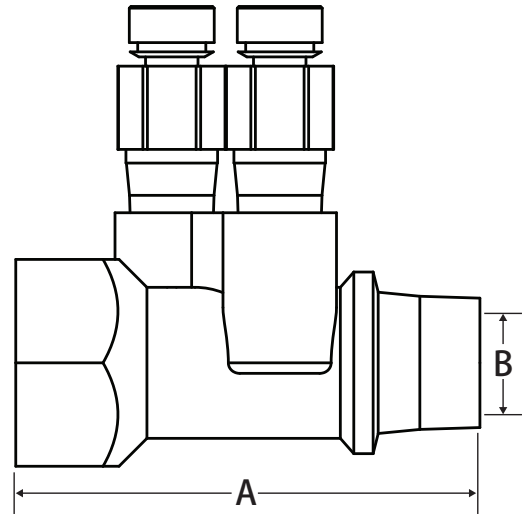

# Metering Station

Fixed Orifice • 400 WOG

**Terminator MS**

**DIRECTION OF FLOW** →

### Features

- Removable venturi
- +/- 2% Accuracy
- Two pressure / temperature (PT) test ports
- Location tag
- 100% leak tested
- Made in Italy
- See end of catalog for pressure drop charts

### Dimensions

Size	A	B
1/2"	2.77	0.59
3/4"	2.77	0.59

**WARNING:** This product can expose you to chemicals including lead, which is known to the State of California to cause cancer, and lead, which is known to the State of California to cause birth defects or other reproductive harm. For more information go to [www.P65Warnings.ca.gov](http://www.P65Warnings.ca.gov).