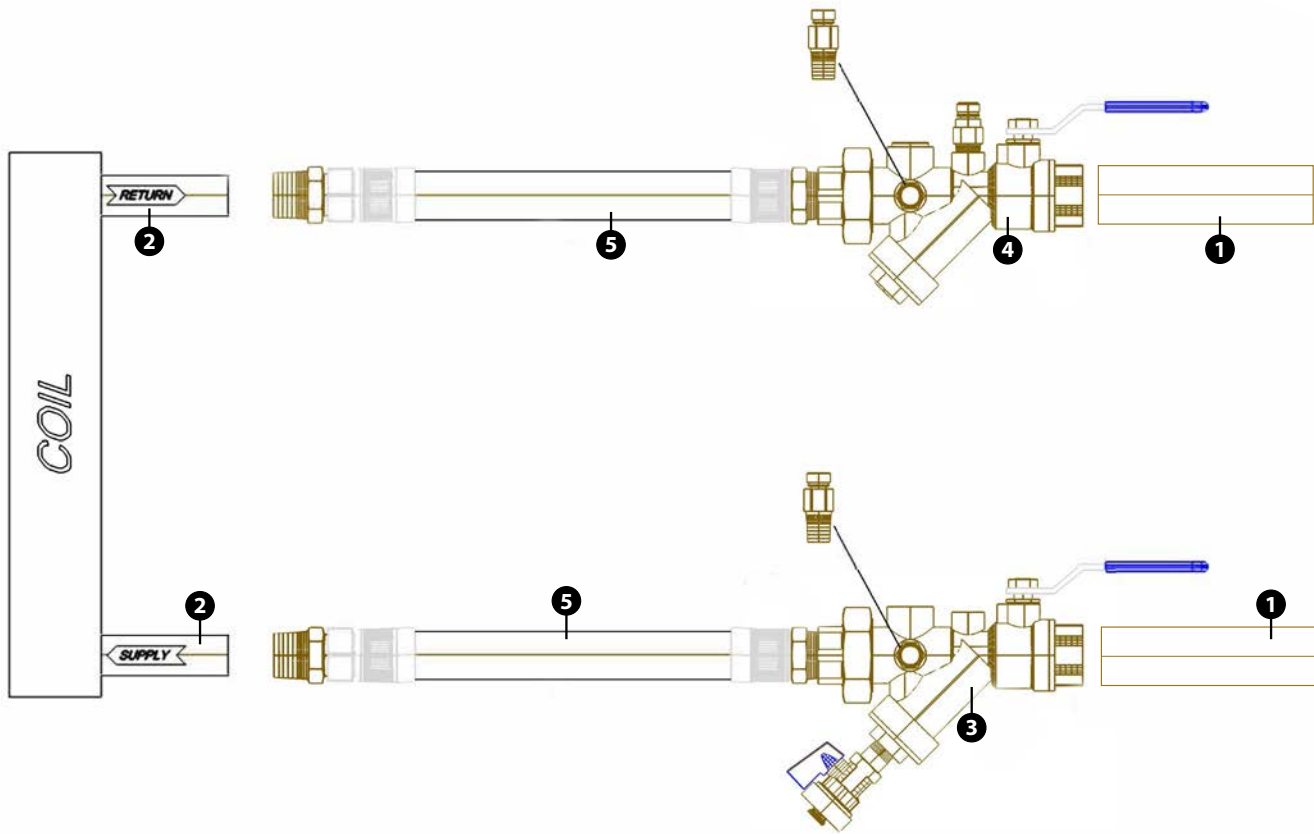

## 1 Run Out Pipe

Connection Type

- MNPT     SWT     Copper (Press)

## 2 Coil

Connection Type

- FNPT     SWT

## 3 Stainer / Supply Side Valve

Type

- Terminator S     Terminator Y     Terminator N

PT Port

- Yes     No     Yes     No

Drain / Blowdown (Terminator S requires two Drain / Blowdown valves for proper operation)

## 5 Flexible Hoses

Length (12" only available through 1", and 18" only available through 1-1/2")

- N/A     12"     18"     24"     36"