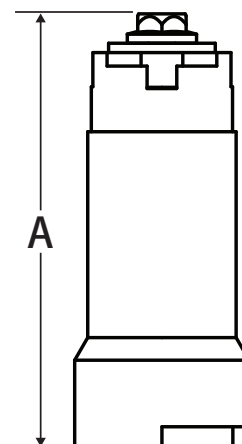

# Handle Extension

## Material Specifications

Part	Material
Body	WCB Carbon Steel
Inner Rod	WCB Carbon Steel
Washer	Steel
Bolt	Steel - Zinc Plated

## Dimensions

Part #	Size	Fits	A
TX-A	1/2"	TY, TA Series	2.0
TX-B	3/4" - 1"	TY, TA Series	2.0
TX-C	1-1/4" - 1-1/2"	TY, TA Series	2.0
TX-D	2"	TY, TA Series	2.0

**WARNING:** This product can expose you to chemicals including phthalates, which is known to the State of California to cause cancer, and phthalates, which is known to the State of California to cause birth defects or other reproductive harm. For more information go to [www.P65Warnings.ca.gov](http://www.P65Warnings.ca.gov).