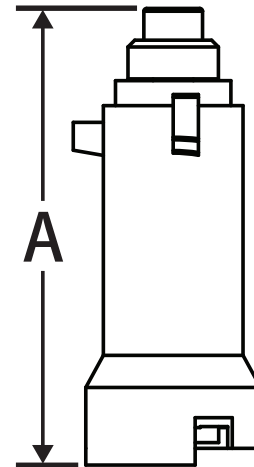

Handle Extension

Compatible with Memory Stop

Features

- Allows for easy insulation

Material Specifications

Part	Material
Body	Brass - CW617N
Inner Rod	Brass - CW614N
Spacer	Steel
Screw	Steel - Geomet® Plated

Dimensions

Part #	Fits				A
	TB	NT	T100	TS	
TX-A-MS	1/2" - 3/4"	1/2"	1/2"		2.0
TX-B-MS	1"	3/4"	3/4"		2.0
TX-C-MS	1-1/4" - 1-1/2"	1" - 1-1/4"	1" - 1-1/4"	1/2" - 1"	2.0
TX-D-MS	2"	1-1/2", 2"	1-1/2", 2"	1-1/4" - 1-1/2"	2.0
TX-E*	-	-	-	2"	2.0